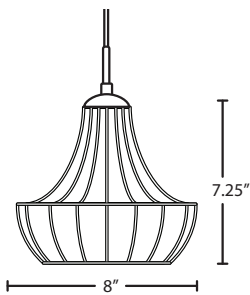

SPEZZA 7

120V PENDANTS

SPECIFICATIONS:

DESCRIPTION

Our industrial styled Spezza pendant, with its artistic display of woven metal rods, offers a look that will easily merge into the recent urban decorating trend. The exposed hardware is designed to be celebrated, and offers perfect synergy when combined with the illuminated exposed light source.

LAMPING

Standard: 100W A19 120V incandescent, lamp not included. Dimmable with standard incandescent dimmer (not included).

LED Filament: 7W Replaceable A19 LED Filament lamp, 120V, CL dimmable, 90+ CRI, 3000°K CCT, 800 lumens, 15,000 hours, lamp included.

DIFFUSER

Shade shall be wireform metal of various decors. 8" Dia. x 7.25" H

SUSPENSION

Cord-hung: 10' SVT-type cord, complete with 5" decorative sleeve at the socketholder. Jacket coordinates with metal finish. Plated stamped steel construction. Black, Bronze or Satin Nickel. See next page for mult light options.

Stem-mount: Includes 4 connectable stem sections (3", 6", 12" and 18" lengths) plus telescoping piece for up to 3" adjustment, 10' max. 5" Dia. canopy (with swivel) and stem sections are plated steel. Black, Bronze or Satin Nickel.

*Additional Stem Sections can be ordered under accessories.

MOUNTING

Installs directly to a 4" octagonal ceiling box. Suitable for sloped ceilings.

LABELS

UL or ETL Listed. Suitable for Damp Locations (interior use only).

Consult factory concerning lower wattage labeling for energy requirements.

Project Information:

For ordering information, see next page

All dimensions provided are nominal. Allowance must be made for dimensional tolerance in handcrafted glasses.

REV 7/22